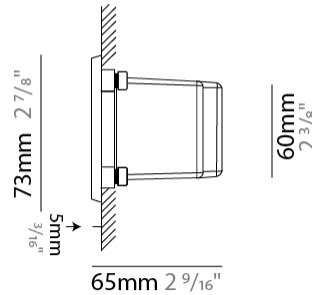

GENERAL

Series: New Green
Subseries: New Green M
Brand: Side
Division: Exterior
Mounting Type: Recessed
Mounting Location: Wall
Subcategory: Step Light

PHYSICAL

Shape: Rectangle
Length (mm): 202
Length (in): 7 ¹⁵/₁₆
Width (mm): 73
Width (in): 2 ⁷/₈
Height (mm): 65
Height (in): 2 ⁹/₁₆
Min. Recessing Depth (mm): 70
Min. Recessing Depth (in): 2 ³/₄
Light Distribution: Asymmetric
Weight (kg): 0.8
Weight (lbs): 1.76
Diffuser: Clear tempered glass
Gasket: Silicone rubber
Fixture Finish: WHI / BLK / GRY
Fixture Material: Aluminum Die Cast

ELECTRICAL

Lamp Type: LED (Zhaga Standard)
Input Wattage (W): 3.65
Total Output Wattage (W): 2.97
Dimming: Non-Dimmable
Driver Included: No
Driver Location: Remote
Driver Type: Constant Current - 120Vac
Driver Class: Class 2
Input Voltage (V): 120 - 277
Constant Current (mA): 350
Upon Request: 0-10Vdc dimming / Phase dimming 120Vac / Non-dimming 120/277Vac

LED

Color Temperature (°K): 3000 / 4000
Max. Delivered Lumen (lm): 195.7 / 204.4
Nominal Lumen (lm): 450 / 470
CRI: >90 CRI
Lamp Life (hrs): 50000

OPTICAL

Optic°: Asymmetrical

RATINGS AND CERTIFICATIONS

Certified By: Certified for North American Standards
IP rating: IP65
IK Rating: IK07

PROJECT	
TYPE	
SPECIFIER	
QUANTITY	
DATE